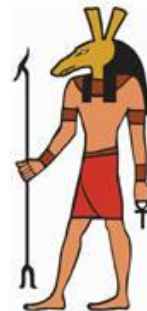

# Isis, Horus and Seth Triad of Lucifer

[Jesuits](#) [Symbols](#)

[Jesuits](#) "IHS" stands for "[Isis](#), [Horus](#), [Set](#)" - the Egyptian trinity.

# IHS

**ISIS**

**HORUS**

**SET**

IHS The Jesuit symbol and motto "IHS" on a Masonic temple's stained-glass window. <http://amazingdiscoveries.org/albums/a/2/Masonry>

Knights Templar [vid] The Pharaoh Show [ENGLISH] (1 of 2)

[http://wikicompany.org/wiki/911:Occult\\_symbolism\\_II](http://wikicompany.org/wiki/911:Occult_symbolism_II)

Among the Egyptians, it was the symbol of universal nature; the base representing Osiris, or the male principle; the perpendicular, Isis, or the female principle; and the hypotenuse, Horus, their son, or the product of the male and female principle. <http://www.masonicdictionary.com/triangle.html>